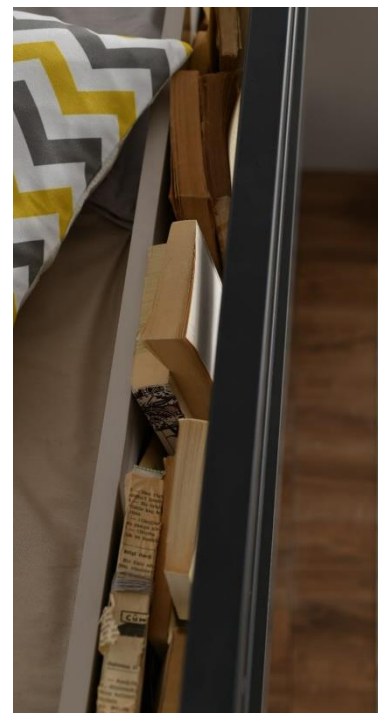

SHOWCARD – Mate Compact Room

Dear Business Partner;

We present to you and your consumers the unisex teen bedroom, **MATE COMPACT ROOM**, in which anthracite and beige colors are combined, with compact modules to use small spaces efficiently

The 2K wardrobe, designed by evaluating the space under the stairs, comes to the fore with its functionality.

The study desk with shelves, which eliminates clutter and has a door and storage area, has a solution-oriented design.

Thanks to the trundle bed in the bed under the bunk bed, it becomes a functional set where 3 people can sleep comfortably even in narrow spaces.

The partition between the bed on the bunk and the railing is designed to be utilized for the storage of books. The led under the bookcase mounted on the side panel ensures that the bottom of the bunk bed is illuminated.

Product features

- In our product, anthracite and beige chipboard is used.
- The railings next to the stairs and on the bunk bed are made of metal.
- Daylight led and USB charging port are provided under the bookcase.
- B0201 linen dragon anthracite** fabric is used in the upholstered headboard.
- The handles are in anthracite and beige colors and provide integrity to the set.
- There is a 2D wardrobe under the stairs. Alternatively, a 3D wardrobe is also available.
- The legs of the study desk and the sliding bed are on wheels for easy movement.