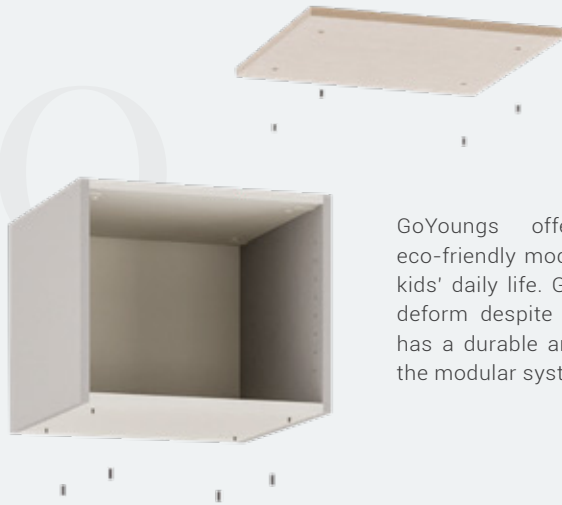

MO

GoYoungs offers durable, fashionable and eco-friendly modular furnitures and items that help kids' daily life. GoYoungs furniture, which does not deform despite repeated installation and removal, has a durable and long-lasting structure thanks to the modular system that we use.

DU

Thus, there are many portable & modular furnitures to create welfare and a large space for our children. By combining the modular parts, our customers can obtain the maximum service with optimum happiness. That means more fun.

LAR